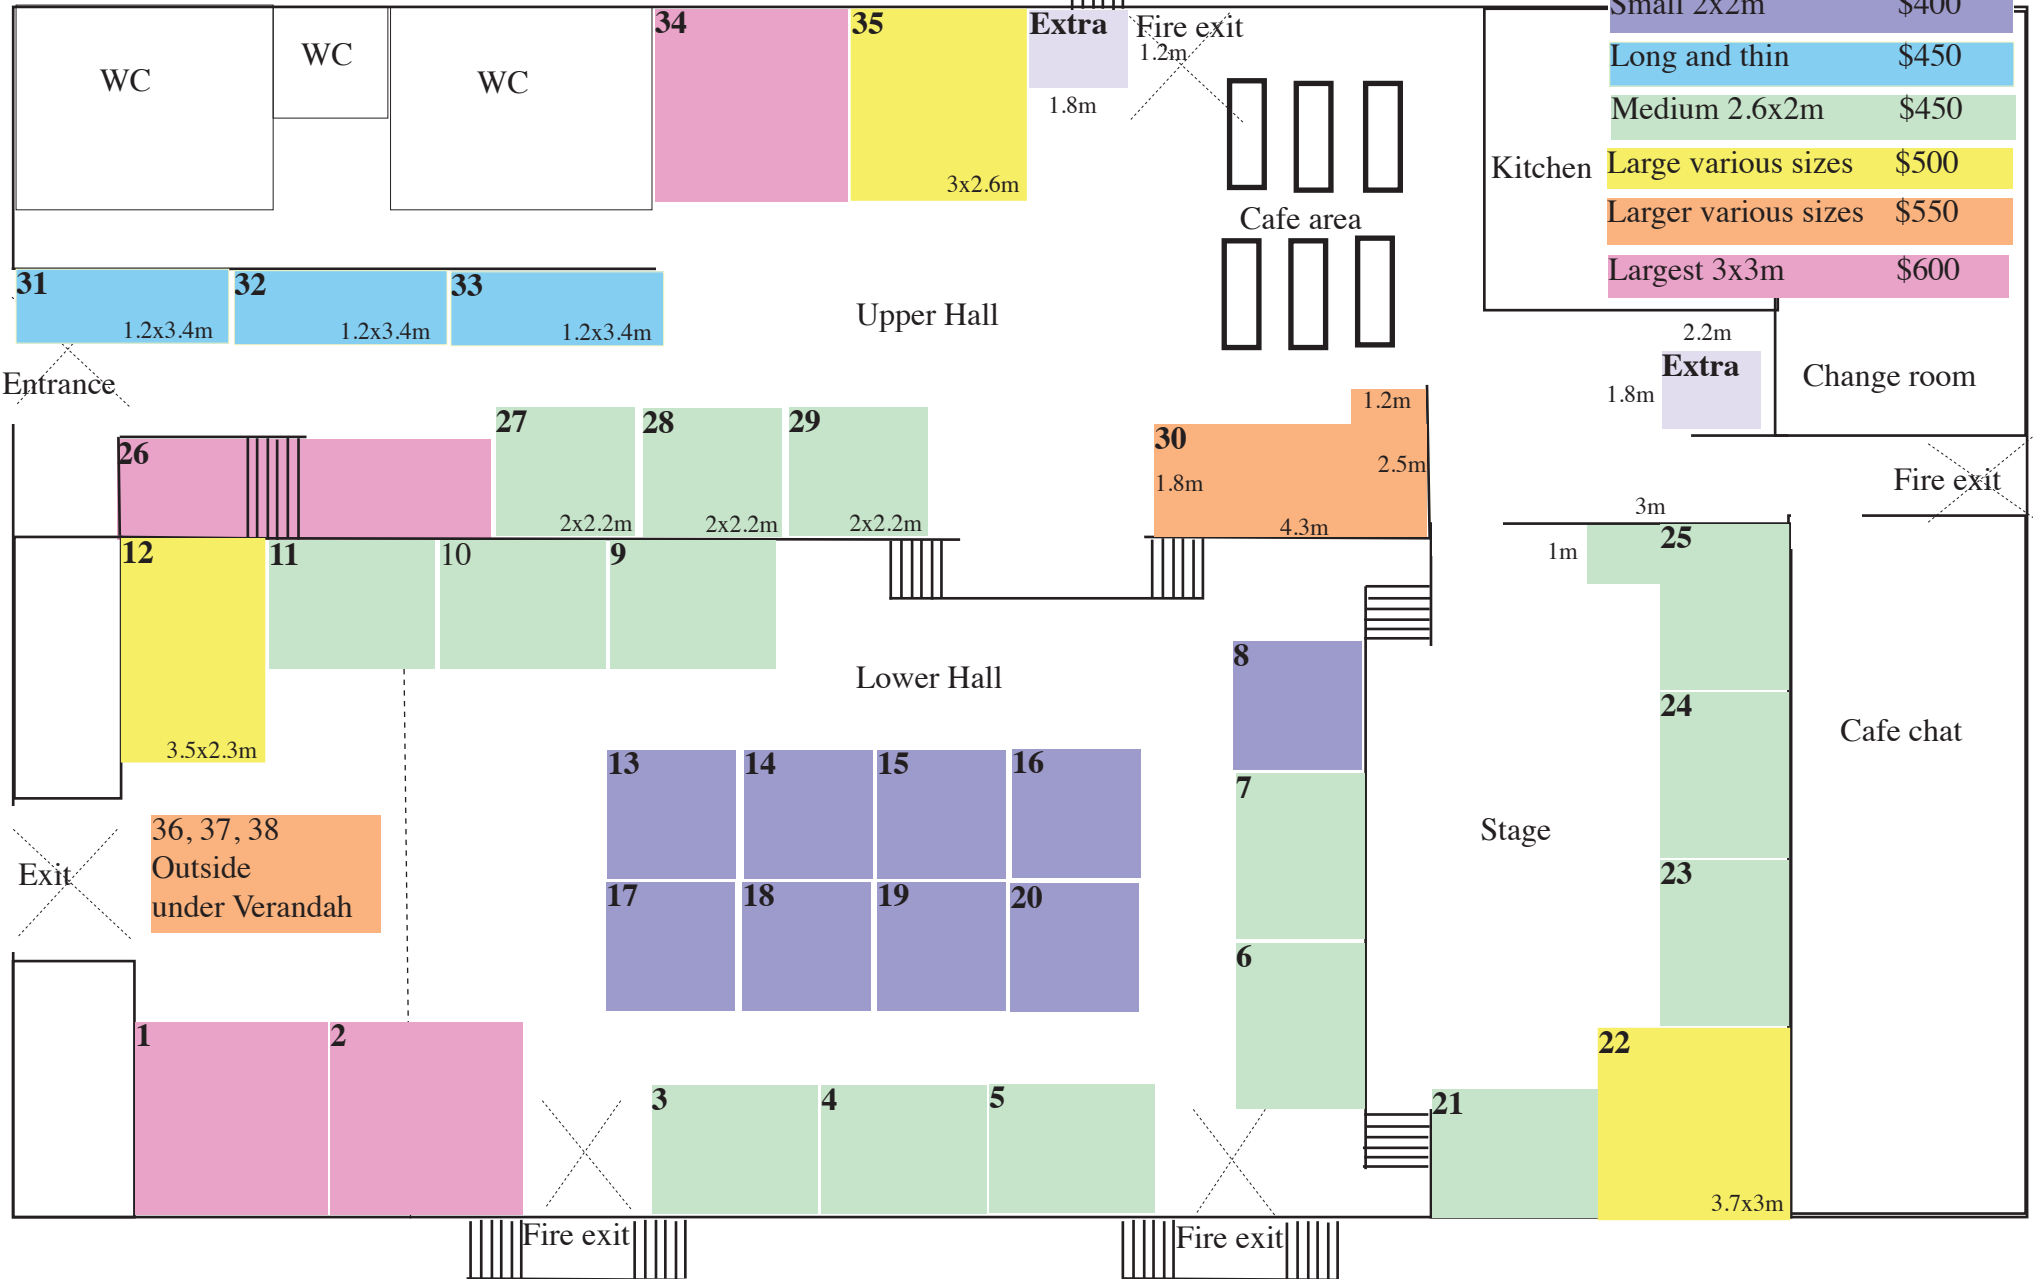

A&I Hall Expo plan www.global-healing.com

Stand prices 2009-10

Kitchen

Small 2x2m	\$400
Long and thin	\$450
Medium 2.6x2m	\$450
Large various sizes	\$500
Larger various sizes	\$550
Largest 3x3m	\$600

Exit
36, 37, 38
Outside
under Verandah