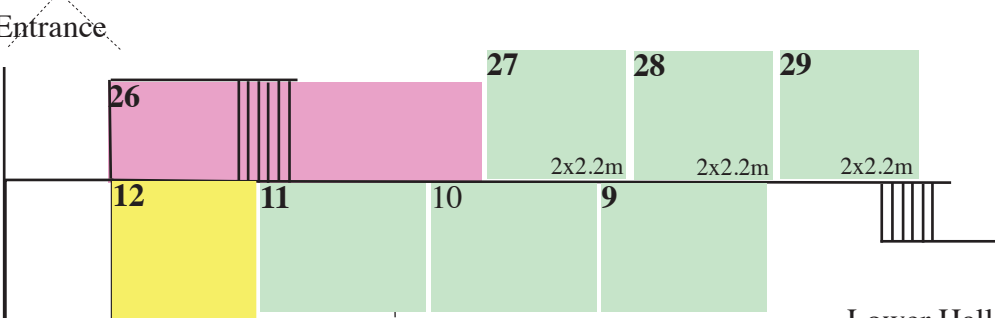

A&I Hall Expo plan www.global-healing.com

Stand prices 2009-10

Kitchen

Small 2x2m	\$400
Long and thin	\$450
Medium 2.6x2m	\$450
Large various sizes	\$500
Larger various sizes	\$550
Largest 3x3m	\$600

Exit
36, 37, 38
Outside
under Verandah