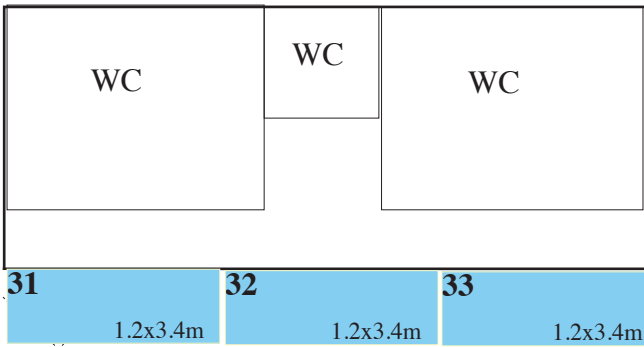

A&I Hall Expo plan www.global-healing.com

Stand prices 2009-10

Kitchen

Small 2x2m	\$400
Long and thin	\$450
Medium 2.6x2m	\$450
Large various sizes	\$500
Larger various sizes	\$550
Largest 3x3m	\$600

Exit
36, 37, 38
Outside
under Verandah