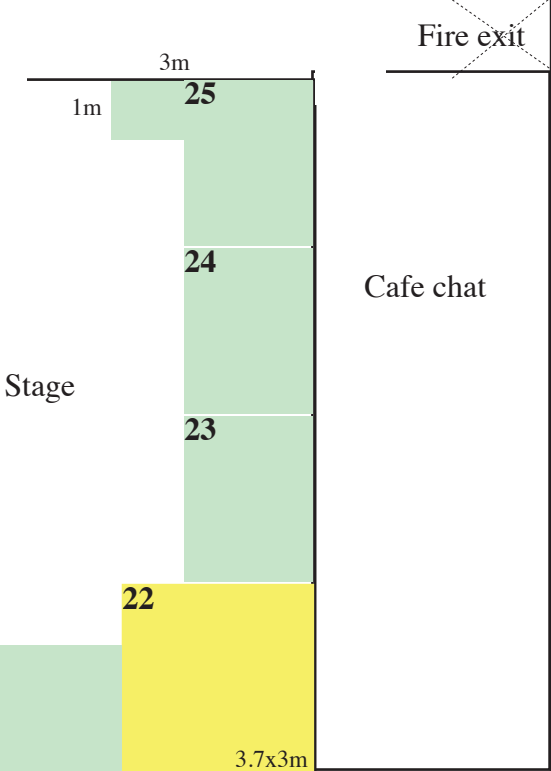

A&I Hall Expo plan www.global-healing.com

Stand prices 2009-10

Kitchen

Small 2x2m	\$400
Long and thin	\$450
Medium 2.6x2m	\$450
Large various sizes	\$500
Larger various sizes	\$550
Largest 3x3m	\$600

Exit
36, 37, 38
Outside
under Verandah